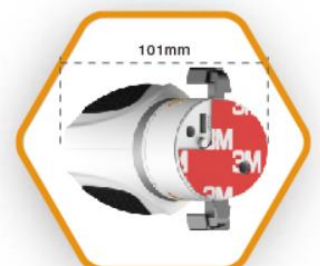

instore.

236 Wolseley Place
Thomastown, Vic 3074

P / 1300 800 281

E / info@instoresecurity.com.au

www.instoresecurity.com.au